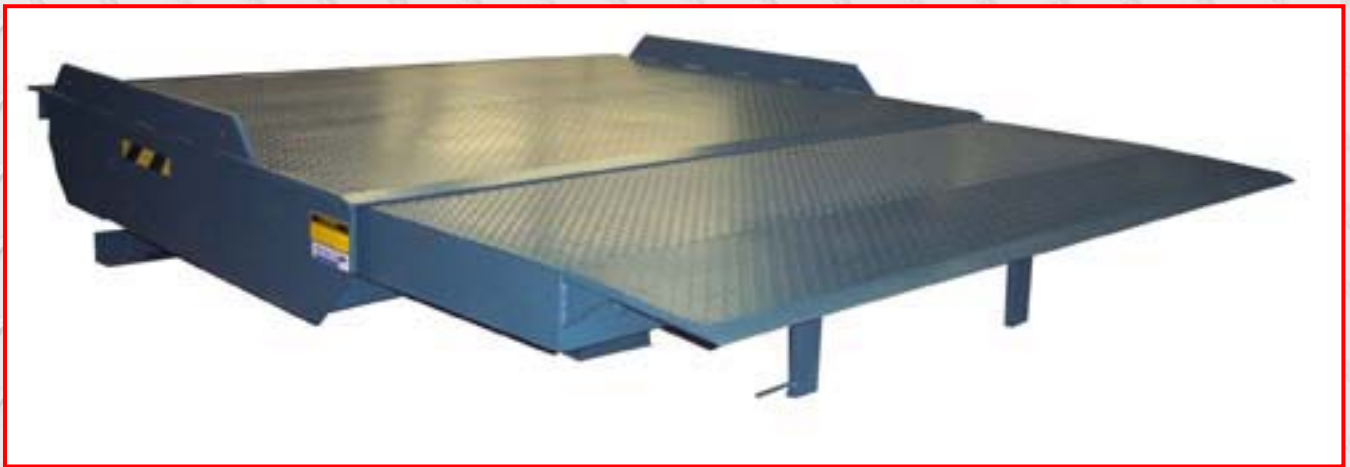

## SLIDING LIP RAIL DOCK

### FEATURE SUMMARY

- FULLY HYDRAULIC POWERED DECK, & LIP
- PUSH BUTTON CONTROLLED HYDRAULIC LIP ACCURATELY POSITIONS LIP FOR SAFE LOADING
- DECK SIZE 8 FOOT WIDE X 8FOOT LONG
- 40,000, 60,000 AND 80,000 POUND AVAILABLE CAPACITIES
- SOLID STEEL RUN OFF GUARDS
- FULL WIDTH REAR PIANO HINGE WITH ZINC PLATED ROD
- LIP EXTENDS AND RETRACTS 24 INCHES
- NO END LOAD ARMS REQUIRED